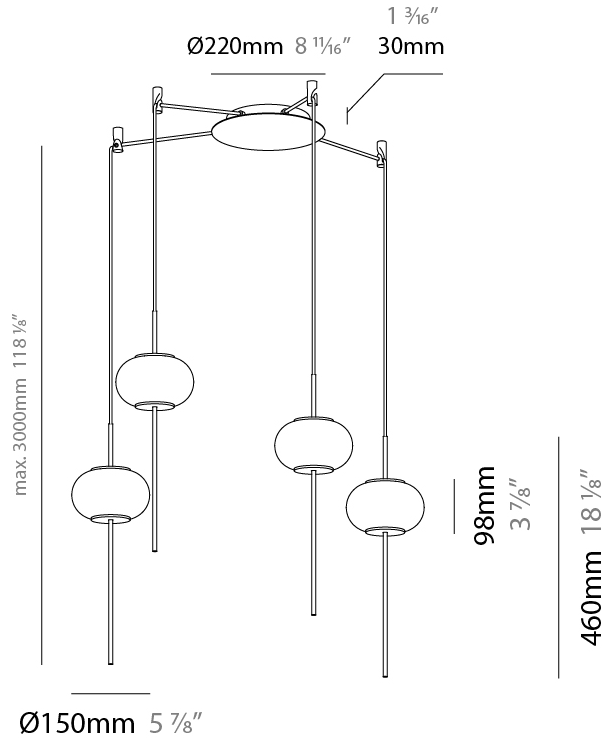

ASTROS SUSPENSION

D91223

base number

1. To build a product code in our configurator select the specify button on the base model # product page
2. To build a manual product code on this datasheet choose from the options listed below in blue font and add the suffix to the base model #

GENERAL

Series: Astros
Brand: Milan
Division: Design
Mounting Type: Suspension
Mounting Location: Ceiling
Subcategory: Pendant

PHYSICAL

Shape: Oval
Height (mm): 460
Height (in): 18 1/8
Max. Overall Height (mm): 3000
Max. Overall Height (in): 118 1/8
Light Distribution: Omnidirectional
Weight (kg): 13.5
Weight (lbs): 29.799
Diffuser: Glass - Opal
Fixture Finish: MBQ
Fixture Material: Glass / Metal
Cable Details: 2540mm/100" Cable

ELECTRICAL

Number of Lamps: 8
Lamp Type: LED Retrofit
Bulb Included: Bulb Not Included
Total Output Wattage (W): 38.4
Max. Wattage Per Lamp (W): 4.8
Lamp Base: G9
Input Voltage (V): 120

LED

OPTICAL

RATINGS AND CERTIFICATIONS

Certified By: CSA Certified to UL and CSA Standards
IP rating: IP20